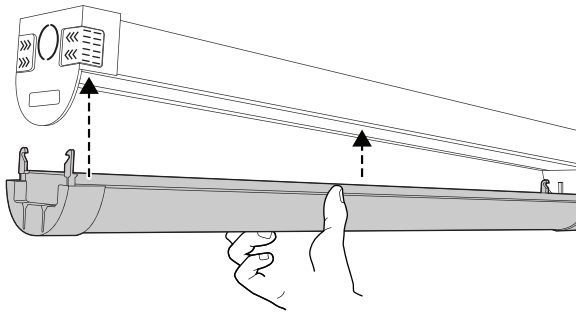

6d ⚡ 220-240V~+ ⚡ + DALI ~

Total Max. 10A

START Batten self Test Emergency kit
0048987

7

8

! CCT / Light Output

START Batten self Test Emergency kit

0048987