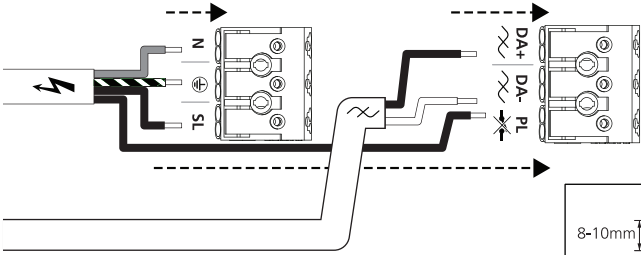

	L1	L2	L3	L4
START Batten 1200	600	926	163	1089
START Batten 1500	600	943	163	1089
START Batten 1800	600	943	163	1089

START Batten 1200 /1500 /1800

6c ⚡ 220-240V~+ ⚡ + DALI ~

START Batten self Test Emergency kit
0048987

6d ⚡ 220-240V~+ ⚡ + DALI ~

Total Max. 10A

START Batten self Test Emergency kit
0048987

7

8

! CCT / Light Output

START Batten self Test Emergency kit

0048987

0°C \rightarrow +40°C

LED Colour	Status	Flashing		COMMENT
		ON	OFF	
Green		∞	-	Battery Connected and Charging
		0.1 sec	0.1 sec	Functional Test in Progress
		1.0 sec	1.0 sec	Duration Test in Progress
Red		∞	-	Lamp Fault
		1.0 sec	1.0 sec	Battery Needs Replacing
		0.1 sec	0.1 sec	Battery Fault
		-	∞	Emergency Mode