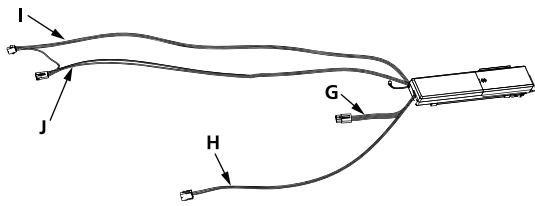

6d ⚡ 220-240V~+ ⚡ + DALI ~

Total Max. 10A

START Batten self Test Emergency kit
0048987

7

8

! CCT / Light Output

START Batten self Test Emergency kit

0048987

0°C \rightarrow +40°C

LED Colour	Status	Flashing		COMMENT
		ON	OFF	
Green		∞	-	Battery Connected and Charging
		0.1 sec	0.1 sec	Functional Test in Progress
		1.0 sec	1.0 sec	Duration Test in Progress
Red		∞	-	Lamp Fault
		1.0 sec	1.0 sec	Battery Needs Replacing
		0.1 sec	0.1 sec	Battery Fault
		-	∞	Emergency Mode