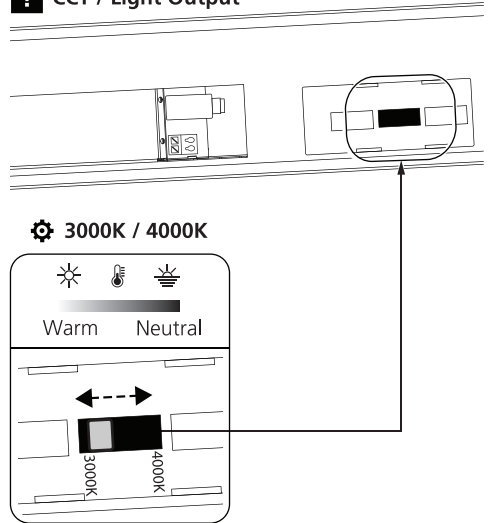

6d ⚡ 220-240V~+ ⚡ + DALI ~

Total Max. 10A

START Batten self Test Emergency kit
0048987

7

8

! CCT / Light Output

START Batten self Test Emergency kit

0048987