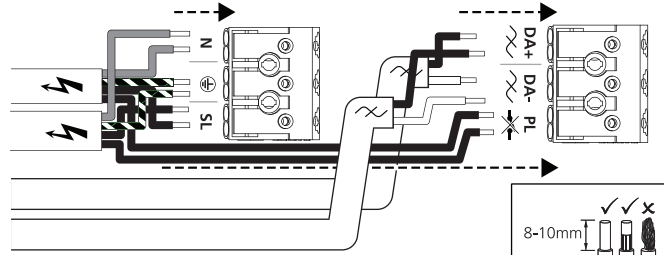

	L1	L2	L3	L4
START Batten 1200	600	926	163	1089
START Batten 1500	600	943	163	1089
START Batten 1800	600	943	163	1089

START Batten 1200 /1500 /1800

6c ⚡ 220-240V~+ ⚡ + DALI ~

START Batten self Test Emergency kit
0048987

6d ⚡ 220-240V~+ ⚡ + DALI ~

Total Max. 10A

START Batten self Test Emergency kit
0048987

7

8

! CCT / Light Output

START Batten self Test Emergency kit

0048987

0°C \rightarrow +40°C

LED Colour	Status	Flashing		COMMENT
		ON	OFF	
Green		∞	-	Battery Connected and Charging
		0.1 sec	0.1 sec	Functional Test in Progress
		1.0 sec	1.0 sec	Duration Test in Progress
Red		∞	-	Lamp Fault
		1.0 sec	1.0 sec	Battery Needs Replacing
		0.1 sec	0.1 sec	Battery Fault
		-	∞	Emergency Mode