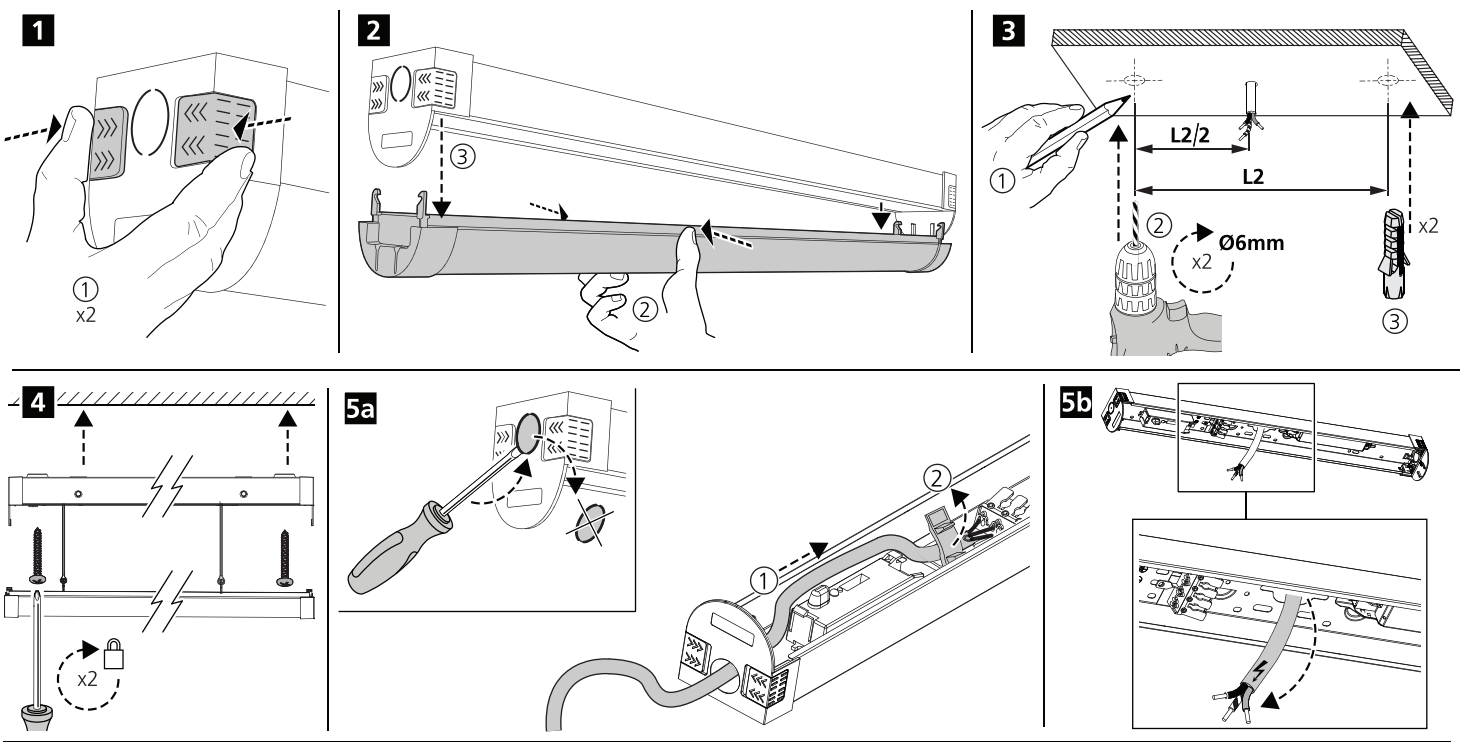

L1	L2	L3	L4
START Batten 1200	600	926	163	1089
START Batten 1500	600	943	163	1089
START Batten 1800	600	943	163	1089

START Batten 1200 /1500 /1800